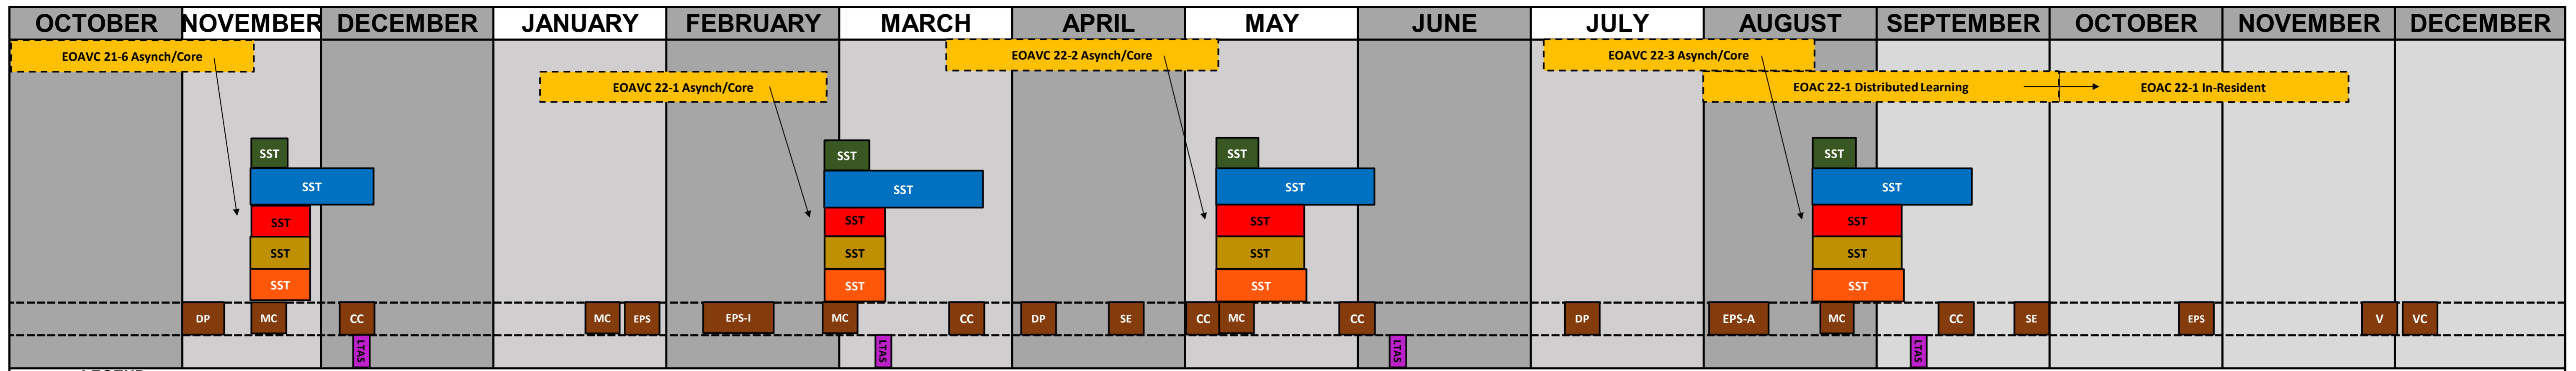

Executive Calendar

LEGEND

EOAVC/EOAC
USA/NG/USAR
USAF/USAFR/USANG
USMC
USN
USCG
EEO
LTAS-V

FY22 Course Dates

EOAVC/EOAC	USA/NG/USNR - Service Specific Training (SST) (EOAVC Only)	USAF/USAFR/USANG - Service Specific Training (SST) (EOAVC Only)	USMC - Service Specific Training (SST) (EOAVC Only)	USN - Service Specific Training (SST) (EOAVC Only)	USCG - Service Specific Training (SST) (EOAVC Only)	Equal Employment Opportunity Virtual (EEO)	Equal Employment Opportunity Virtual (EEO) Cont.	Leadership Training Awareness Seminar - Virtual
- EOAVC 21-6 - Asynch: 27 Sep - 15 Oct 2021 - Core: 18 Oct - 12 Nov 2021 - EOAVC 22-1 - Asynch: 10 - 29 Jan 2022 - Core: 30 Jan - 25 Feb 2022 - EOAVC 22-2 - Asynch: 21 Mar - 9 Apr 2022 - Core: 10 Apr - 5 May 2022 - EOAVC 22-3 - Asynch: 5 - 23 Jul 2022 - Core: 24 Jul - 17 Aug 2022 - EOAC 22-1 - Distributed Learning: 1 Aug - 2 Oct 2022 - In-Resident: 3 Oct - 23 Nov 2022	- EOAVC 21-6: 15 - 19 Nov 2021 - EOAVC 22-1: 28 Feb - 4 Mar 2022 - EOAVC 22-2: 6 - 13 May 2022 - EOAVC 22-3: 18 - 26 Aug 2022	- EOAVC 21-6: 15 Nov - 10 Dec 2021 - EOAVC 22-1: 28 Feb - 25 Mar 2022 - EOAVC 22-2: 6 May - 3 Jun 2022 - EOAVC 22-3: 18 Aug - 16 Sep 2022	- EOAVC 21-6: 15 - 24 Nov 2021 - EOAVC 22-1: 28 Feb - 11 Mar 2022 - EOAVC 22-2: 6 - 19 May 2022 - EOAVC 22-3: 18 Aug - 1 Sep 2022	- EOAVC 21-6: 15 - 24 Nov 2021 - EOAVC 22-1: 28 Feb - 11 Mar 2022 - EOAVC 22-2: 6 - 19 May 2022 - EOAVC 22-3: 18 Aug - 1 Sep 2022	- EOAVC 21-6: 15 - 24 Nov 2021 - EOAVC 22-1: 28 Feb - 11 Mar 2022 - EOAVC 22-2: 6 - 19 May 2022 - EOAVC 22-3: 18 Aug - 1 Sep 2022	- EEOCC - Counselors Course (CC) 6 - 10 Dec 2021 (V) 21 - 25 Mar 2022 (V) 31 May - 3 Jun 2022 12 - 15 Sep 2022 5 - 9 Dec 2022 (V) - SEPMC - Special Emphasis Program Management Course (SE) 18 - 22 Apr 2022 26 - 30 Sep 2022 - EPS-E Professional Series "Entry" - Entry Course (EC) 24 - 27 Jan 2022 (V) 24 - 28 Oct 2022 - EPS-I - Professional Series "Intermediate" Course (IC) 7 - 17 Feb 2022 (V) - V = Virtual Delivery	- EEOCMC - Mediators Course (MC) 15 - 19 Nov 2021 (V) 18 - 21 Jan 2022 (V) 28 Feb - 3 Mar 2022 (V) 9 - 12 May 2022 22 - 25 Aug 2022 (V) 28 Nov - 1 Dec 2022 (V) - EEOODPM - Disability Program Management Course (DP) 1 - 5 Nov 2021 (V) 4 - 8 Apr 2022 (V) 11 - 15 Jul 2022 - EPS-A Professional Series "Advanced" - Advanced Course (AC) 1 - 12 Aug 2022 - V = Virtual Delivery	8 Dec 2021 9 Mar 2022 8 Jun 2022 7 Sep 2022